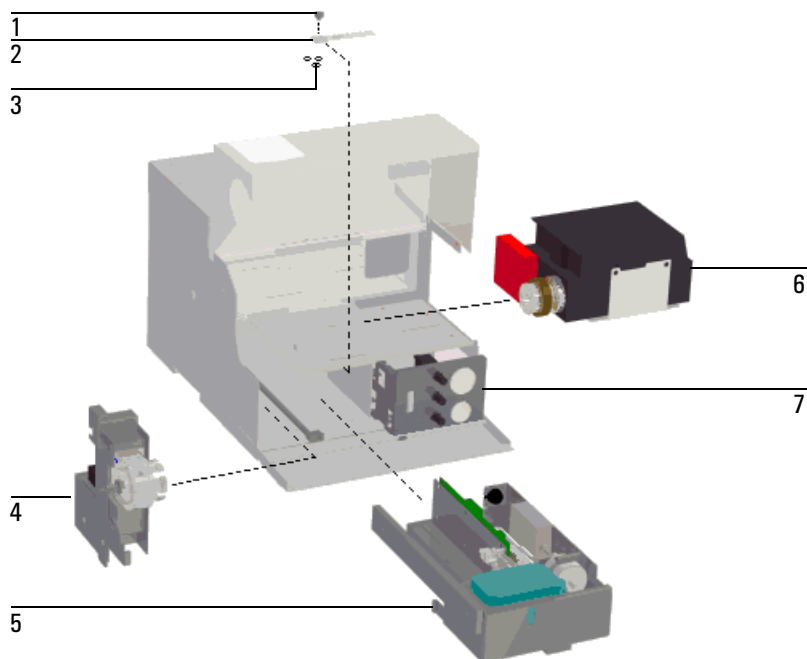

G2350A Front assemblies

Figure 158. Front assemblies

Number	Description	Part number	Qty/Assy
1	Thumb nut	0535-0165	1
2	Gas drawer disconnect brazement	G2350-80680	1
3	O-ring	0905-1162	3
4	Emission source assembly	G2350-60560	1
5	Water drawer	G2350-61250	1
6	Spectrometer assembly	G2350-61170	1
7	Gas drawer	G2350-60530	1
NS	Ship kit	G2350-60800	-
NS	AED II Packaging assembly	G2350-61140	-