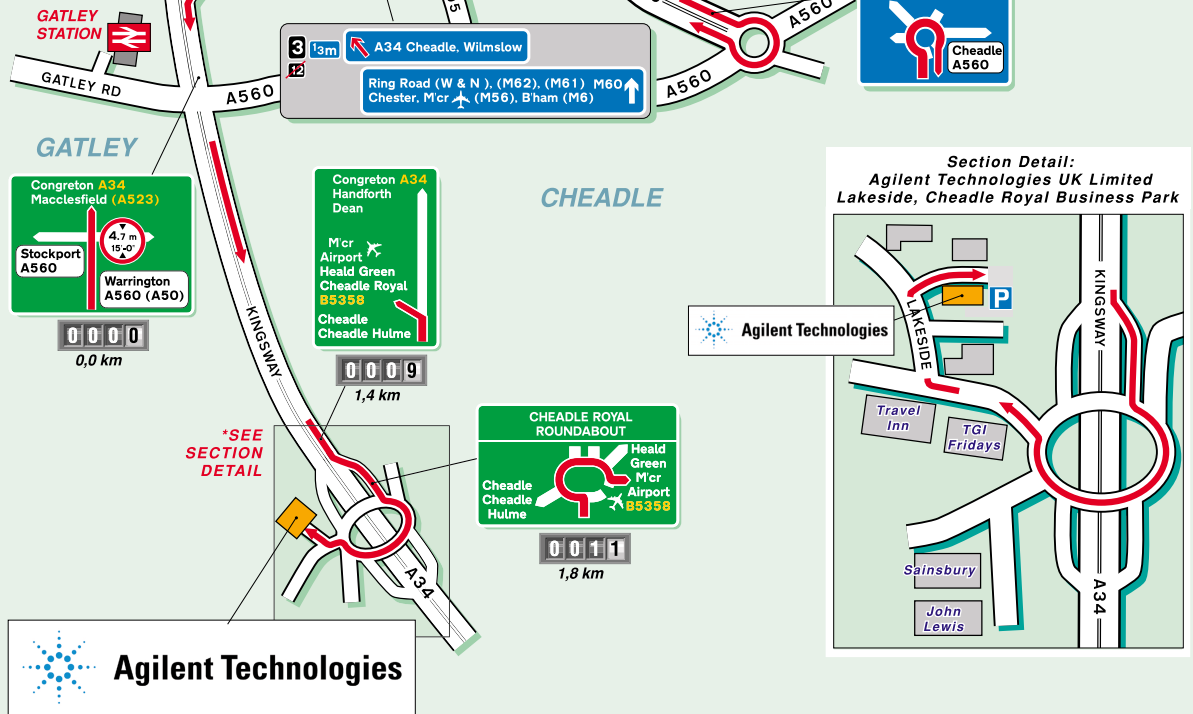

### By Rail, Stockport Station.

(Station Road, Stockport SK3 9HZ). This is the nearest mainline station, it is situated at Station Road, Stockport. Taxis are available at this Station.

### Gatley Station.

The Station is situated on Northern Road/Gatley Road. Take a taxi to Cheadle Royal Business Park. For information on train operators and times phone National Rail Enquiries on 0845 7484950.

### By Air, Manchester International Airport.

Cheadle Royal Business Park is 10 minutes drive from Manchester International Airport.

© 1997 - 2000 Give Way Ltd

Custom Designed Location Maps (UK). FREEPHONE: 0800 019 0027.